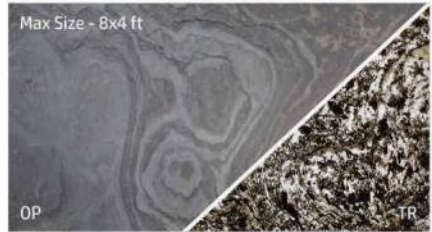

CAL. ROCK

OP = Opaque TR = Translucent

Size : 8x4 ft = 244 x 122 cm   Size : 4x2 ft = 122 x 61 cm