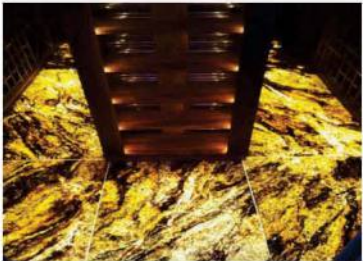

WEIGHT CHART

Slate	0.15 - 0.17 kg / sqft. (1.60 - 1.80 kg / m ²)
Quartz	0.16 - 0.18 kg / sqft. (1.70 - 1.90 kg / m ²)
Marble	0.32 - 0.35 kg / sqft. (3.45 - 3.75 kg / m ²)
Sandstone	0.22 - 0.30 kg / sqft. (2.37 - 3.23 kg / m ²)

Test Reports

SGS

APPLICATIONS Translucent/ Backlit

APPLICATIONS Interior

APPLICATIONS Exterior

NATURAL STONE 3D PANELS

A blank canvas deserves to be painted. And one can bring it to life in a million creative ways. Empty walls of our homes are just that – blank canvases in our lives. Instead of putting up with dull, boring, run-of-the-mill paint jobs outlining our residences, why not bring it to life with natural stone tiles and 3D décor? Incorporating natural stones to build that look creates an aura of sophistication and elegance in the spaces that we live and breathe in.