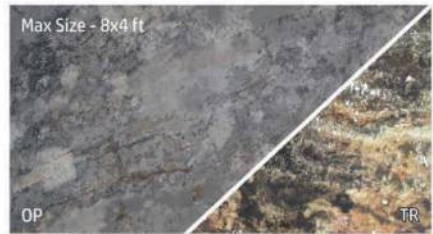

OP = Opaque TR = Translucent

Size : 8x4 ft = 244 x 122 cm Size : 4x2 ft = 122 x 61 cm

MULTI ROCK

PEACOCK

RAINBOW

ROCK WHITE

RUSTIC ROCK

S. BLACK ROCK

S. P. ROCK

SILVER ROCK

OP = Opaque TR = Translucent

Size : 8x4 ft = 244 x 122 cm Size : 4x2 ft = 122 x 61 cm

SNOW WHITE ROCK SLATE

CREMA ROCHA MARBLE

FIRE ROCK MARBLE

FOREST BROWN MARBLE