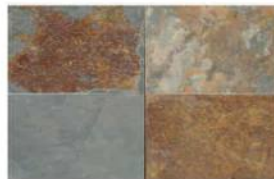

Formats 2: 1. Peel & Stick, 2. Fibre mesh backing

**Natural
Stone**
3D
panels

Autumn Rock

Cal. Rock

Copper Rock

D. Green Rock

Fire Rock Marble

Mint Sandstone

Shimmer Black

Silver Grey Sandstone

Teakwood Rock Sandstone

Teakwood Sandstone

Vibgyor Sandstone

**Natural
Stone
Tiles**

Autumn Rock Natural Tile

Cal. Rock Natural Tile

Copper Rock Dark Natural Tile

Copper Rock Dark Polish Tile

D. Green Rock Natural Tile

D. Green Rock Polish Tile

Fire Rock Dark Natural Tile

Fire Rock Dark Polish Tile

Golden Rock Natural Tile

Ocean Green Natural Tile