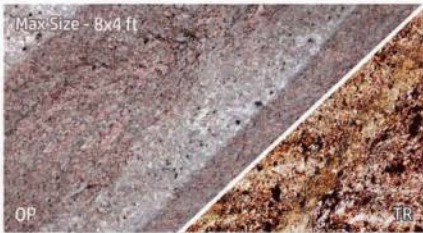

COPPER ROCK - DARK