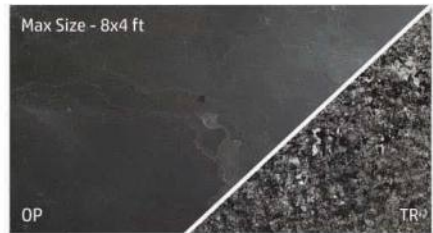

OP = Opaque TR = Translucent

Size : 8x4 ft = 244 x 122 cm Size : 4x2 ft = 122 x 61 cm

MULTI ROCK

PEACOCK

RAINBOW

ROCK WHITE

RUSTIC ROCK

S. BLACK ROCK

S. P. ROCK

SILVER ROCK

OP = Opaque TR = Translucent

Size : 8x4 ft = 244 x 122 cm Size : 4x2 ft = 122 x 61 cm

SNOW WHITE ROCK SLATE

CREMA ROCHA MARBLE

FIRE ROCK MARBLE

FOREST BROWN MARBLE